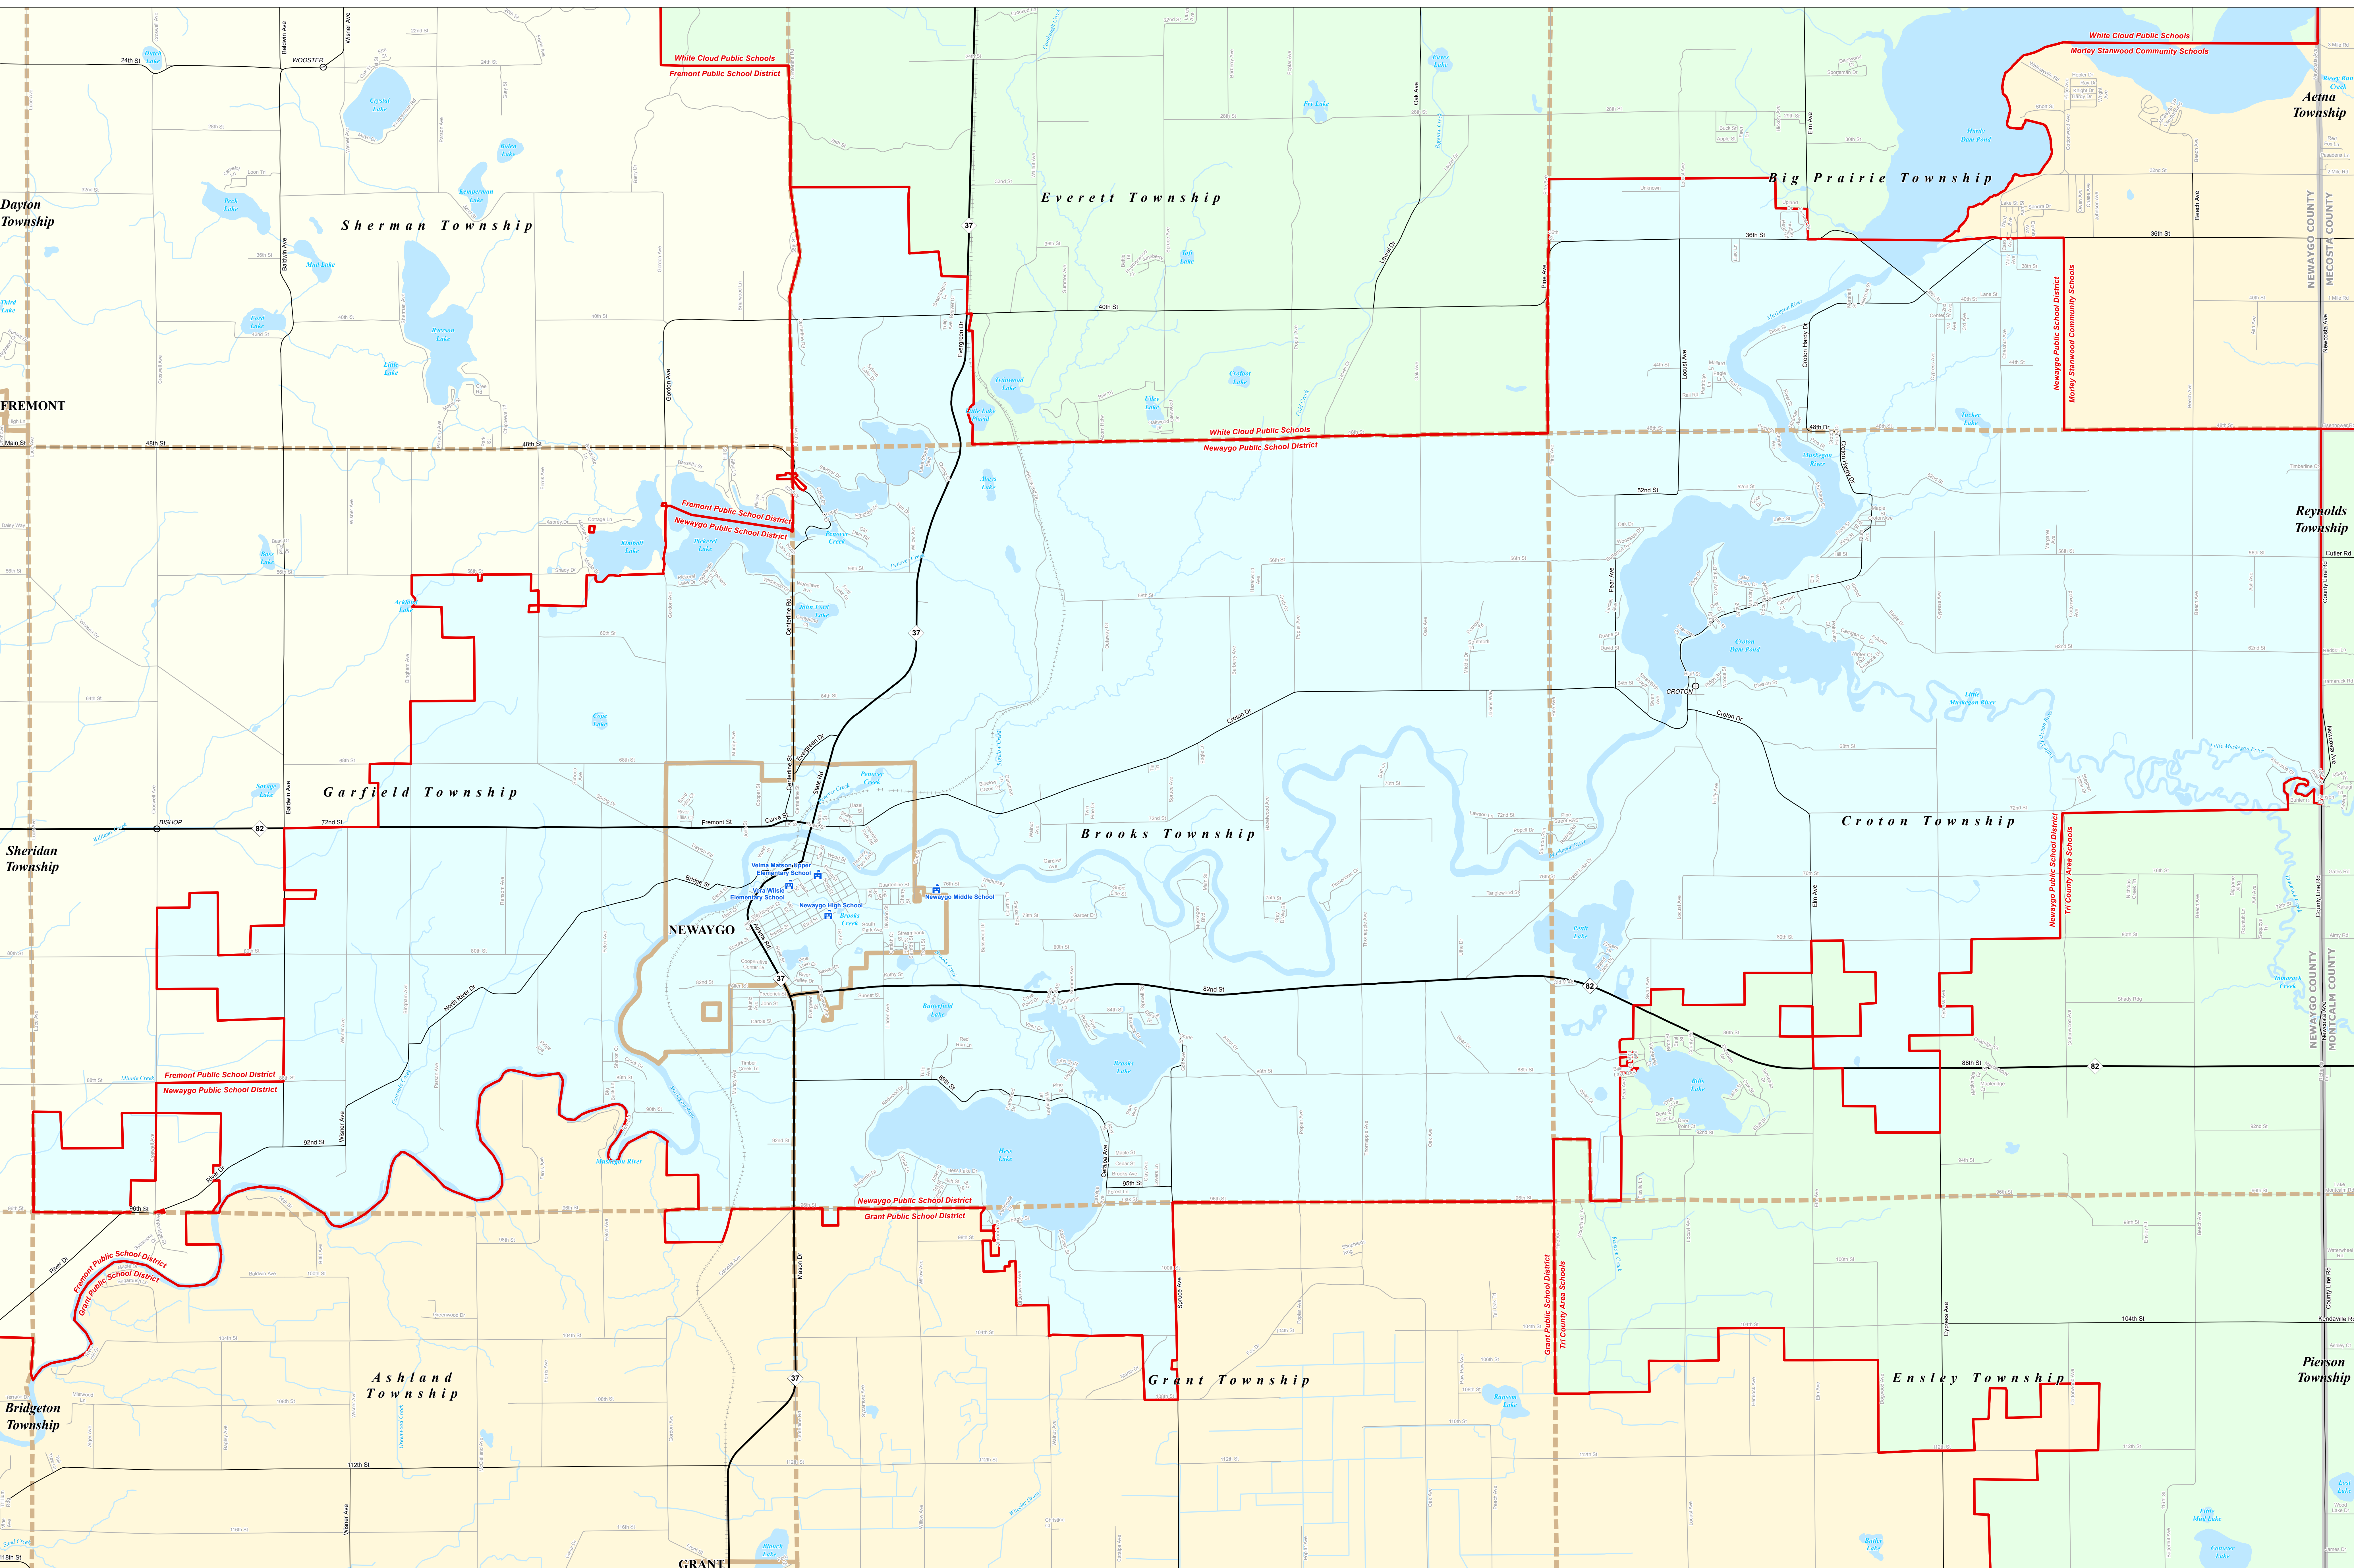

NEWAYGO PUBLIC SCHOOL DISTRICT

Newaygo County RESA

0 0.25 0.5 Miles

Legend	
School District	Unincorporated Place
County	School
City	Water Feature
Township	River, Stream, or Drain
Village	Freeway
Census Designated Place	Highway
	Primary Road
	Local Road
	Railroad

Source: Michigan Geographic Framework, v13a